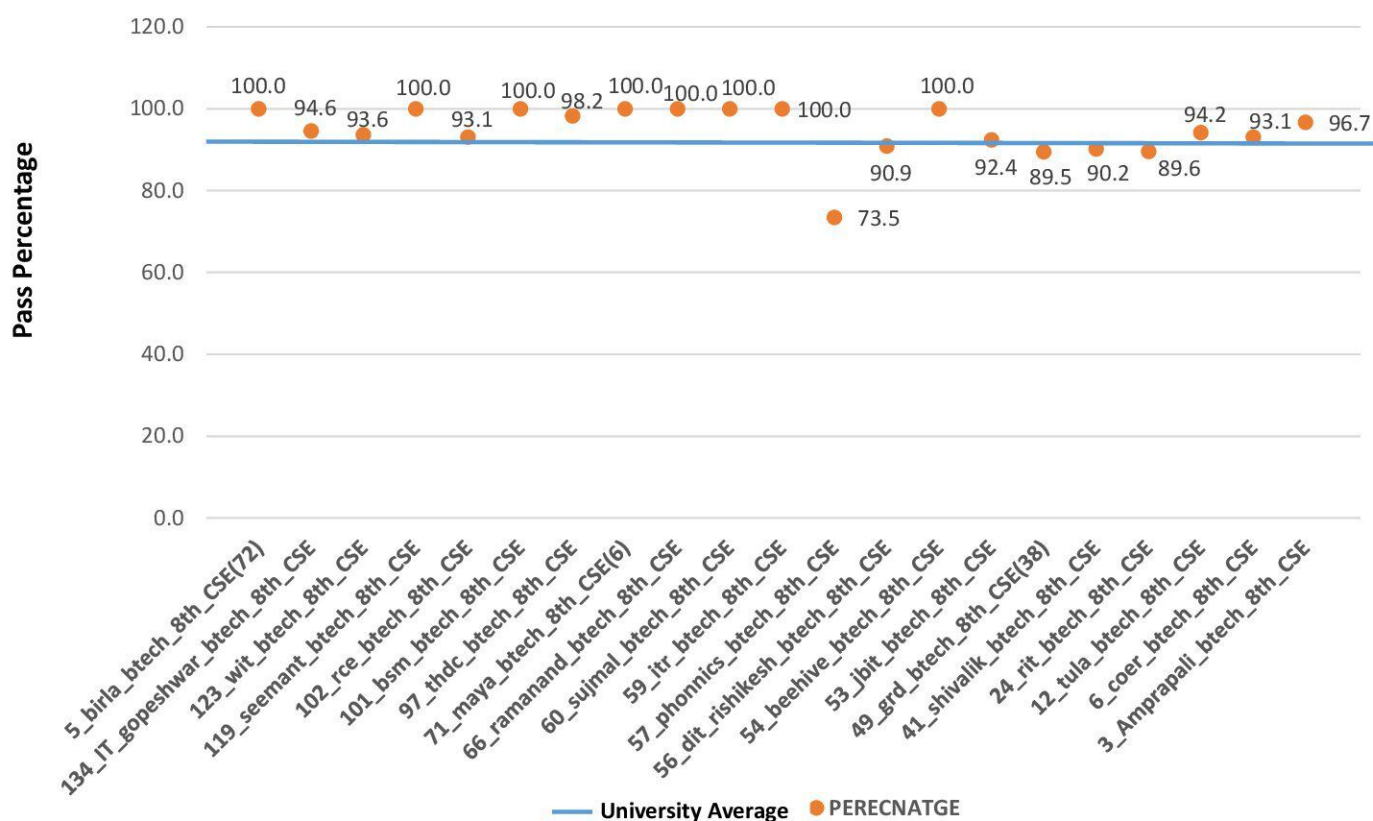

Performance Analysis of B.Tech. 8th SEMESTER (CSE), 2021-22

S.No.	Description	Name of Institutes (Performance Analysis CSE)
1	5_birla_btech_8th_CSE(72)	Birla Institute of Applied Sciences, Bhimtal
2	134_IT_gopeshwar_btech_8th_CSE	Institute of Technology, Gopeshwar
3	123_wit_btech_8th_CSE	Women Institute of Technology, Dehradun.
4	119_seemant_btech_8th_CSE	Seemant Institute of Technology, Pithoragarh.
5	102_rce_btech_8th_CSE	Roorkee College of Engineering, Roorkee (RCE)
6	101_bsm_btech_8th_CSE	BSM College of Engineering, Roorkee.
7	97_thdc_btech_8th_CSE	THDC Institute of Hydropower Engineering & Technology, Tehri
8	6_col_btech_8th_CSE(36)	College of Engineering Roorkee, Roorkee. (COER)
9	71_maya_btech_8th_CSE(6)	Maya Institute of Technology & Management, Dehradun.
10	66_ramanand_btech_8th_CSE	Ramanand Institute, Haridwar
11	60_suj_btech_8th_CSE(6)	Surajmal Laxmi Devi Educational Trust Kichcha
12	59_inst_btech_8th_CSE(10)	Institute of Technology, Roorkee (ITR).
13	57_phone_btech_8th_CSE(69)	Phonics Group of Institutions, Roorkee.
14	56_dit_rishikesh_btech_8th_CSE	Doon Institute of Engineering & Technology, Rishikesh
15	54_beehive_btech_8th_CSE	Beehive College of Engineering & Technology, Dehradun
16	53_jbit_btech_8th_CSE	J.B. Institute of Technology, Dehradun
17	49_grd_btech_8th_CSE(38)	GRD Institute of Management & Technology, Dehradun
18	41_shivalik_btech_8th_CSE	Shivalik College of Engineering, Dehradun.
19	24_rit_btech_8th_CSE	Roorkee Institute of Technology, Roorkee, (RIT)
20	12_tula_btech_8th_CSE	Tula's Institute, Dehradun.
21	6_coer_btech_8th_CSE	College of Engineering Roorkee, Roorkee. (COER)
22	3_Amrapali_btech_8th_CSE	Amrapali Institute of Technology & Science, Haldwani