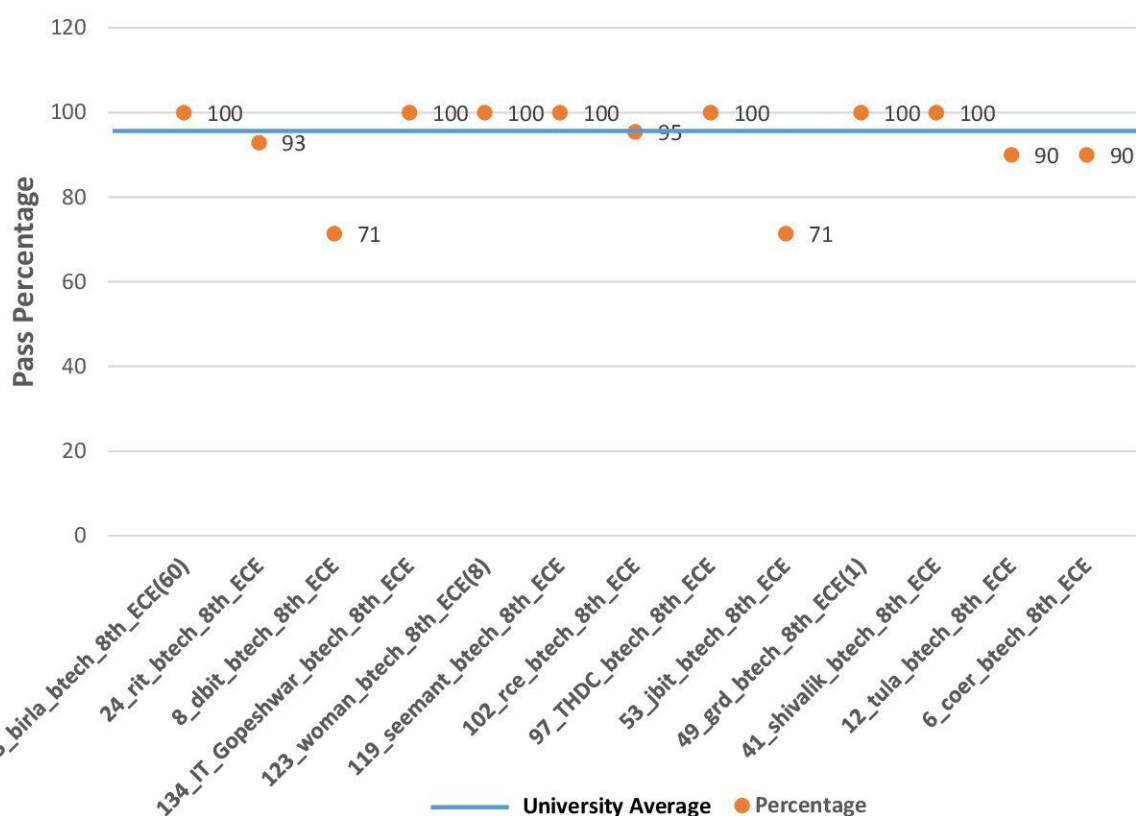

Performance analysis of B.Tech. 8th SEMESTER (ECE), 2021-22

S.No.	Description	Name of Institutes (Performance Analysis ECE)
1	5_birla_btech_8th_ECE(60)	Birla Institute of Applied Sciences, Bhimtal
2	24_rit_btech_8th_ECE	Roorkee Institute of Technology, Roorkee, (RIT)
3	8_dbit_btech_8th_ECE	Devbhoomi Institute of Technology, Dehradun.
4	134_IT_Gopeshwar_btech_8th_ECE	Institute of Technology, Gopeshwar
5	123_woman_btech_8th_ECE(8)	Women Institute of Technology, Dehradun
6	119_seemant_btech_8th_ECE	Seemant Institute of Technology, Pithoragarh
7	102_rce_btech_8th_ECE	Roorkee College of Engineering, Roorkee (RCE)
8	97_THDC_btech_8th_ECE	THDC Institute of Hydropower Engineering & Technology, Tehri
9	53_jbit_btech_8th_ECE	J. B. Institute of Technology, Dehradun
10	49_grd_btech_8th_ECE(1)	GRD Institute of Management & Technology, Dehradun
11	41_shivalik_btech_8th_ECE	Shivalik College of Engineering, Dehradun
12	12_tula_btech_8th_ECE	Tula's Institute, Dehradun
13	6_coer_btech_8th_ECE	College of Engineering Roorkee, Roorkee. (COER)