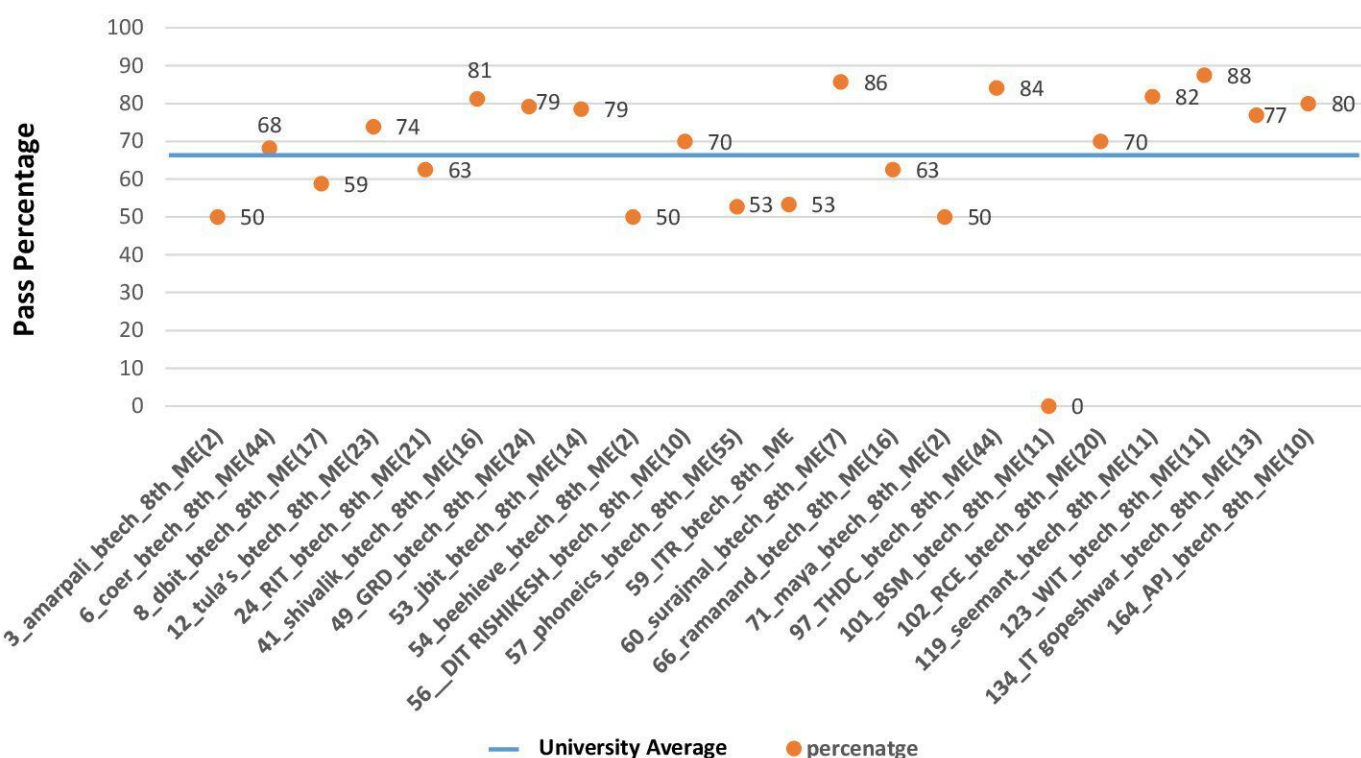

Performance Analysis of B.Tech. 8th SEMESTER (ME), 2021-22

S.No.	Description	Name of Institutes (Performance Analysis ME)
1	3_amarpali_btech_8th_ME(2)	Amrapali Institute of Technology & Science, Haldwani
2	6_coer_btech_8th_ME(44)	College of Engineering Roorkee, Roorkee. (COER)
3	8_dbit_btech_8th_ME(17)	Devbhoomi Institute of Technology, Dehradun.
4	12_tula's_btech_8th_ME(23)	Tula's Institute, Dehradun.
5	24_Rit_btech_8th_ME(21)	Roorkee Institute of Technology, Roorkee, (RIT)
6	41_shivalik_btech_8th_ME(16)	Shivalik College of Engineering, Dehradun
7	49_GRD_btech_8th_ME(24)	GRD Institute of Management & Technology, Dehradun
8	53_jbit_btech_8th_ME(14)	J.B. Institute of Technology, Dehradun.
9	54_beehive_btech_8th_ME(2)	Beehive College of Engineering & Technology, Dehradun
10	56_Diet_btech_8th_ME(10)	Doon Institute of Engineering & Technology, Rishikesh
11	57_phonics_btech_8th_ME(55)	Phonics Group of Institutions, Roorkee.
12	59_ITR_btech_8th_ME	Institute of Technology, Roorkee (ITR).
13	60_surajmal_btech_8th_ME(7)	Surajmal Laxmi Devi Educational Trust Kichcha
14	66_ramanand_btech_8th_ME(16)	Ramanand Institute, Haridwar
15	71_maya_btech_8th_ME(2)	Maya Institute of Technology & Management, Dehradun
16	97_THDC_btech_8th_ME(44)	THDC Institute of Hydropower Engineering & Technology, Tehri
17	101_BSM_btech_8th_ME(11)	BSM College of Engineering, Roorkee
18	102_RCE_btech_8th_ME(20)	Roorkee College of Engineering, Roorkee (RCE)
19	119_seemant_btech_8th_ME(11)	Seemant Institute of Technology, Pithoragarh
20	123_WIT_btech_8th_ME(11)	Women Institute of Technology, Dehradun
21	134_ITG_btech_8th_ME(13)	Institute of Technology, Gopeshwar
22	164_APJ_btech_8th_ME(10)	APJ Abdul Kalam Institute of Technology, Tanakpur