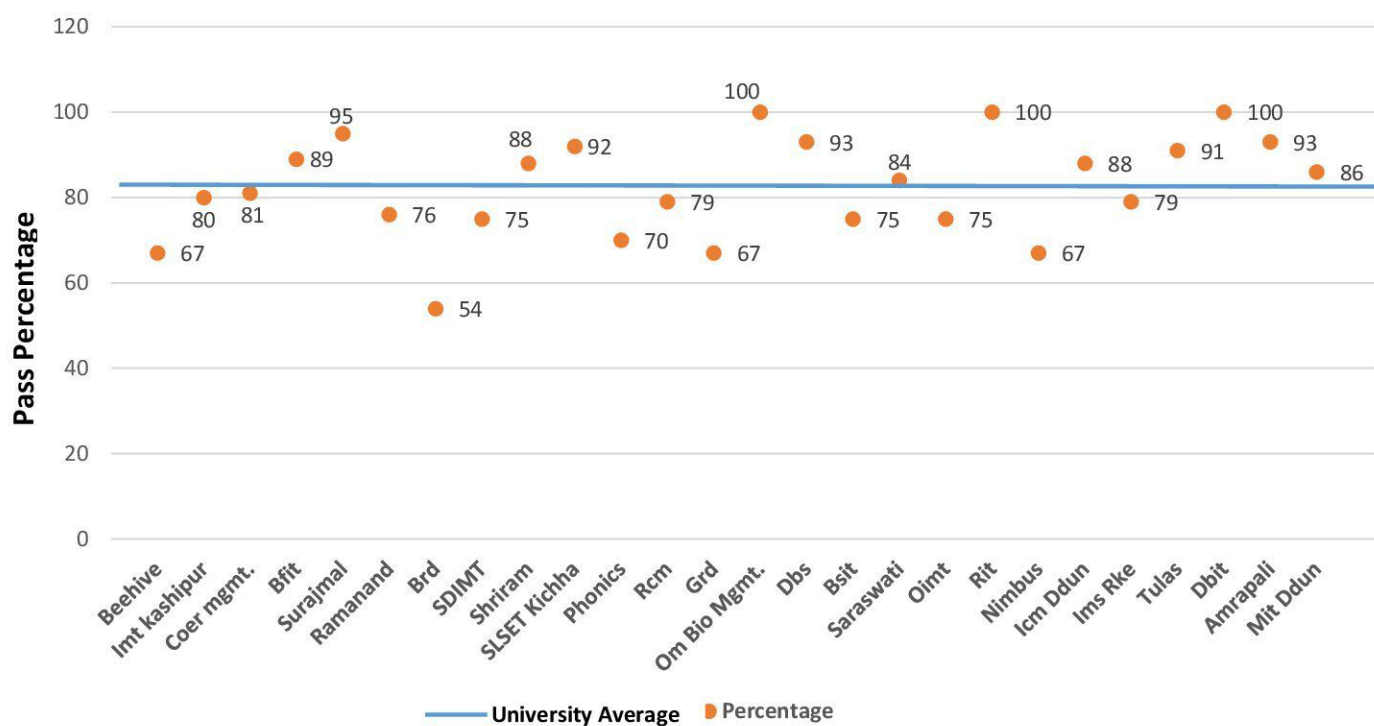

Performance Analysis M.B.A. 4th Semester, 2021-22

S.No.	Description	Name of Institutes (Performance Analysis M.B.A. 4 th Sem)
1	Beehive	Beehive College of Engg. & Tech., Dehradun
2	IMT Kashipur	Sc Guria Institute Of Mgmt & Technology Kashipur
3	Coer mgmt.	COER School of Management, Roorkee
4	BFIT	BFIT Technical Campus, Dehradun
5	Surajmal	Surajmal Agarwal Co-Ed College Of Mgmt Kichcha
6	Ramanand	Ramanand Institute, Haridwar.
7	BRD	BRD College of Management, Roorkee
8	SDIMT	Swami Darshnanand Institute of Management & Technology Haridwar
9	Shriram	Shriram Institute of Mgmt. & Tech., Kashipur
10	SLSET Kichha	Surajmal Laxmi Devi Educational Trust Kichcha
11	Phonics	Phonics Group of Institutions, Roorkee
12	RCM	Roorkee College of Management, Roorkee
13	Grd	Grd Institute of Management & Technology, Dehradun
14	Om Bio Mgmt.	Om Bio Sciences & Management College, Haridwar
15	Dbs	Doon Business School, Dehradun
16	BSIT	Bishamber Sahai Institute of Technology, Roorkee
17	Saraswati	Saraswati Institute of Management & Technology, Rudrapur
18	OIMT	Omkaranand Institute of Mgmt. & Tech., Rishikesh
19	RIT	Roorkee Institute of Technology, Roorkee (RIT)
20	Nimbus	Nimbus Academy of Management, Dehradun
21	ICM	Institute of Co-operative Management, Dehradun
22	IMS Rke	Institute of Management Studies, Roorkee
23	Tulas	Tula's Institute, Dehradun
24	Dbit	Devbhoomi Institute of Technology, Dehradun
25	Amrapali	Amrapali Institute of Technology & Science, Haldwani
26	MIT	Mahadevi Institute of Technology, Dehradun

University Average Pass Percentage of M.B.A. 4th SEMESTER, 2021-22 = 83%