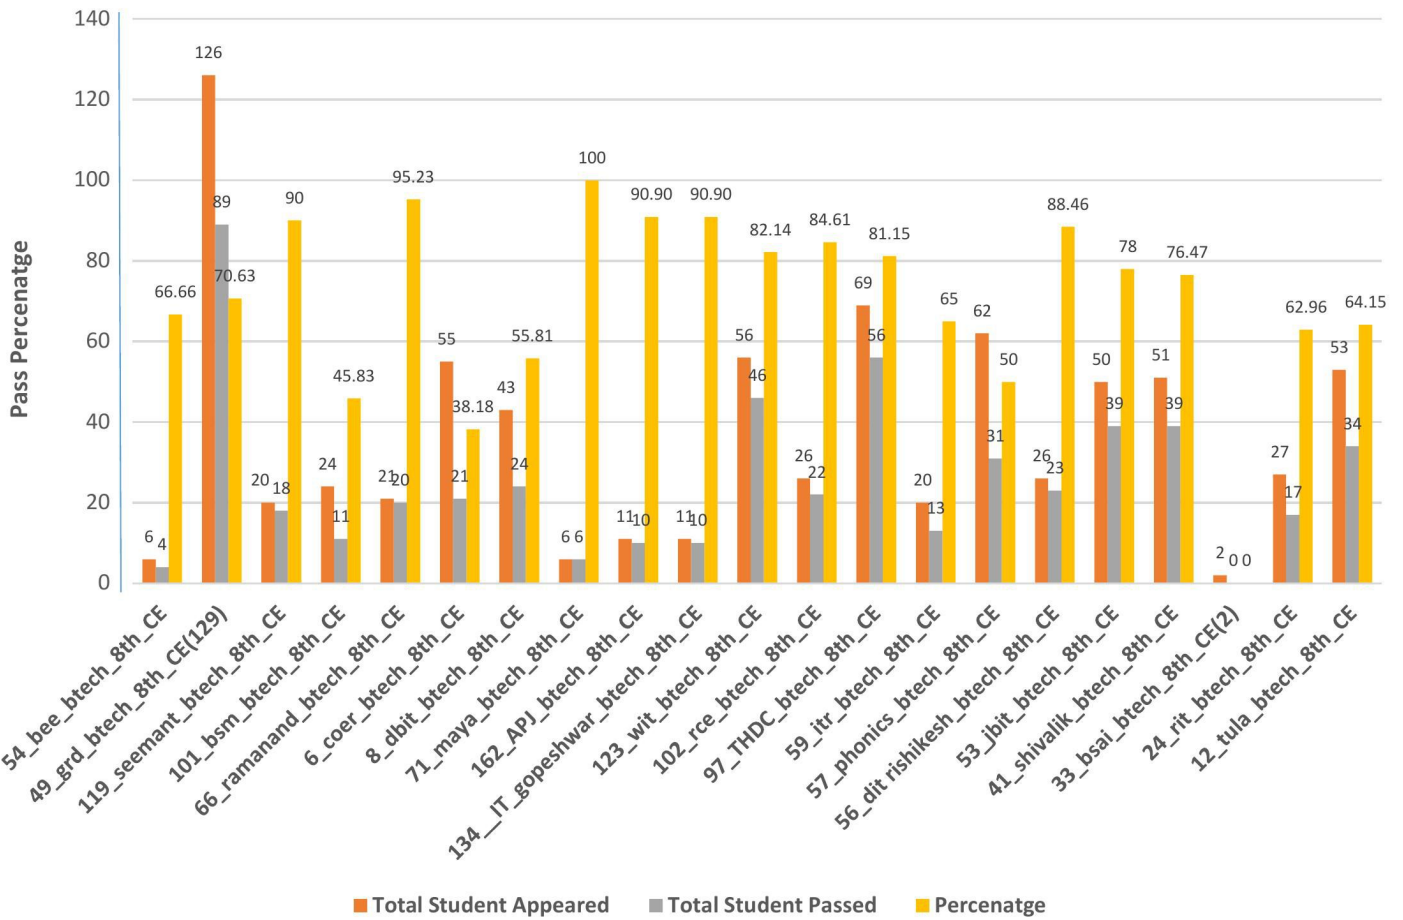

Result Analysis of B.Tech 8TH SEMSTER (CIVIL ENGINEERING), 2021-22

S.No.	Description	Name of Institutes (Result Analysis Civil Engg.)
1	54_bee_btech_8th_CE	Beehive College of Engineering & Technology, Dehradun
2	49_grd_btech_8th_CE(129)	GRD Institute of Management & Technology, Dehradun
3	119_seemant_btech_8th_CE	Seemant Institute of Technology, Pithoragarh.
4	101_bsm_btech_8th_CE	BSM College of Engineering, Roorkee.
5	66_ramanand_btech_8th_CE	Ramanand Institute, Haridwar
6	6_coer_btech_8th_CE	College of Engineering Roorkee, Roorkee. (COER)
7	8_dbit_btech_8th_CE	Devbhoomi Institute of Technology, Dehradun
8	71_maya_btech_8th_CE	Maya Institute of Technology & Management, Dehradun.
9	162_APJ_btech_8th_CE	APJ Abdul Kalam Institute of Technology, Tanakpur
10	134__IT_gopeshwar_btech_8th_CE	Institute of Technology, Gopeshwar
11	123_wit_btech_8th_CE	Women Institute of Technology, Dehradun
12	102_rce_btech_8th_CE	Roorkee College of Engineering, Roorkee (RCE)
13	97_THDC_btech_8th_CE	THDC Institute of Hydropower Engineering & Technology, Tehri
14	59_itr_btech_8th_CE	Institute of Technology, Roorkee (ITR).
15	57_phonics_btech_8th_CE	Phonics Group of Institutions, Roorkee.
16	56_dit_rishikesh_btech_8th_CE	Doon Institute of Engineering & Technology, Rishikesh
17	53_jbit_btech_8th_CE	J.B. Institute of Technology, Dehradun.
18	41_shivalik_btech_8th_CE	Shivalik College of Engineering, Dehradun
19	33_bsai_btech_8th_CE(2)	Bishambhar Sahay Institute Of Technology Roorkee
20	24_rit_btech_8th_CE	Roorkee Institute of Technology, Roorkee, (RIT)
21	12_tula_btech_8th_CE	Tula's Institute, Dehradun.