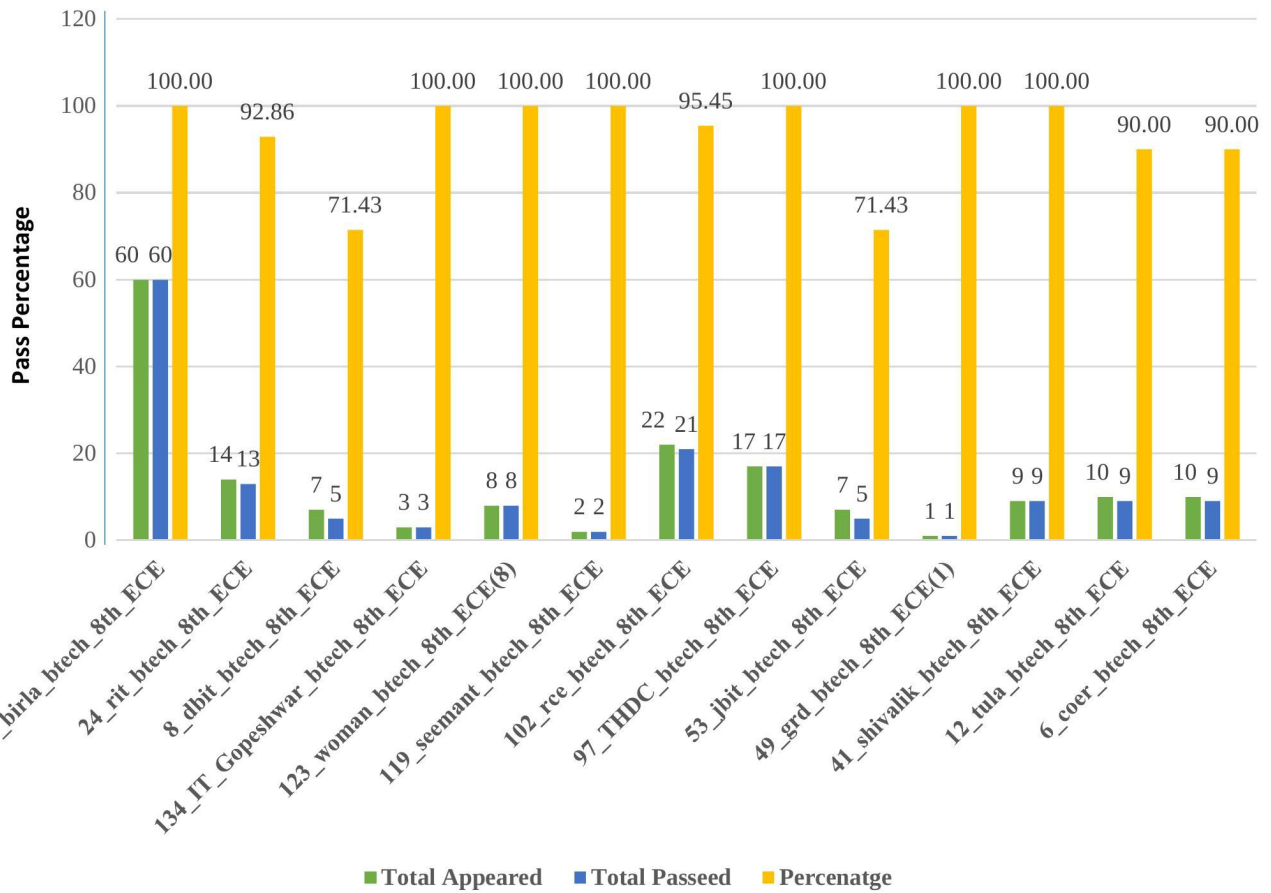

Result Analysis of B.Tech. 8th SEMESTER (ECE), 2021-22

S.No.	Description	Name of Institutes (Result Analysis ECE)
1	5_birla_btech_8th_ECE(60)	Birla Institute of Applied Sciences, Bhimtal
2	24_rit_btech_8th_ECE	Roorkee Institute of Technology, Roorkee, (RIT)
3	8_dbit_btech_8th_ECE	Devbhoomi Institute of Technology, Dehradun.
4	134_IT_Gopeshwar_btech_8th_ECE	Institute of Technology, Gopeshwar
5	123_woman_btech_8th_ECE(8)	Women Institute of Technology, Dehradun
6	119_seemant_btech_8th_ECE	Seemant Institute of Technology, Pithoragarh
7	102_rce_btech_8th_ECE	Roorkee College of Engineering, Roorkee (RCE)
8	97_THDC_btech_8th_ECE	THDC Institute of Hydropower Engineering & Technology, Tehri
9	53_jbit_btech_8th_ECE	J. B. Institute of Technology, Dehradun
10	49_grd_btech_8th_ECE(1)	GRD Institute of Management & Technology, Dehradun
11	41_shivalik_btech_8th_ECE	Shivalik College of Engineering, Dehradun
12	12_tula_btech_8th_ECE	Tula's Institute, Dehradun
13	6_coer_btech_8th_ECE	College of Engineering Roorkee, Roorkee. (COER)