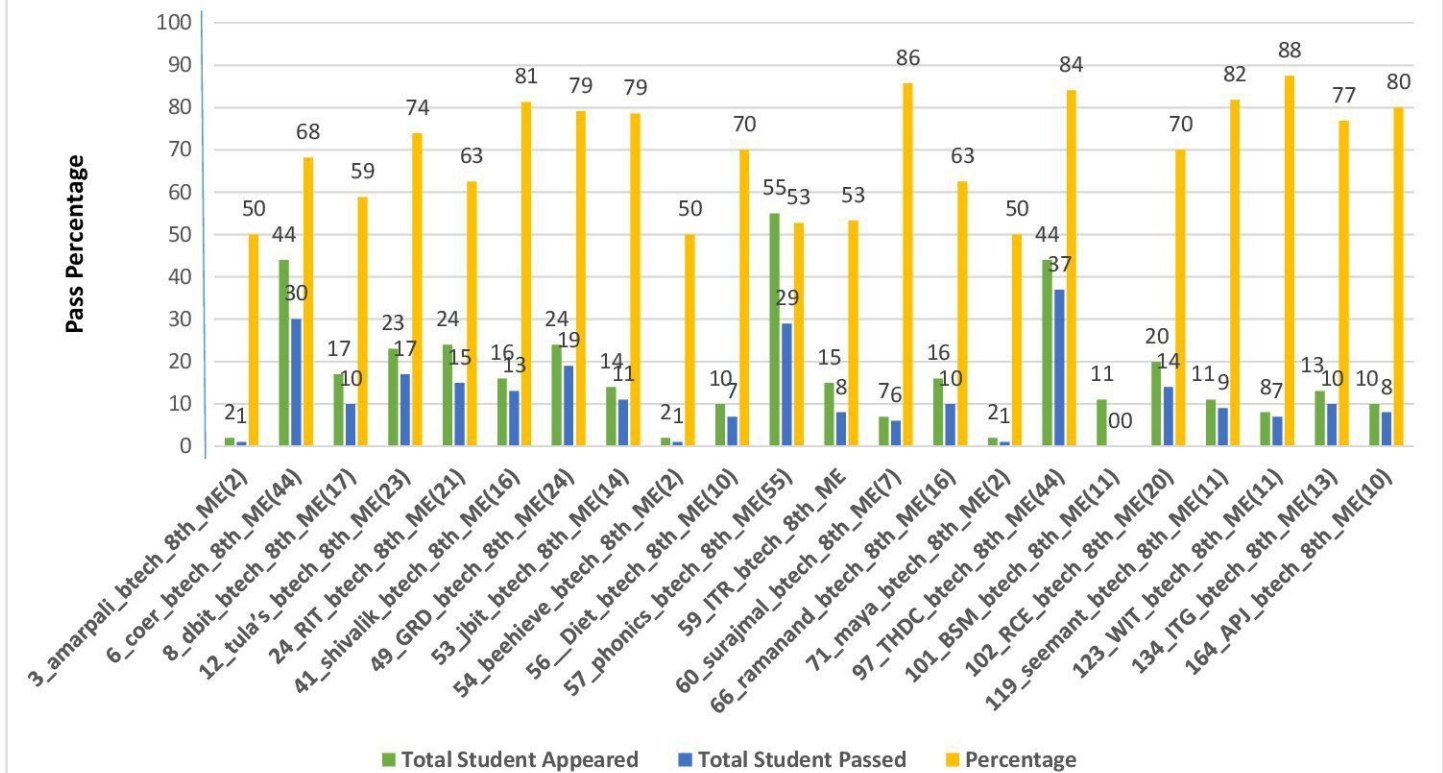

Result Analysis of B.Tech. 8th semester (ME), 2021-22

S.No.	Description	Name of Institutes (Result Analysis ME)
1	3_amarpali_btech_8th_ME(2)	Amrapali Institute of Technology & Science, Haldwani
2	6_coer_btech_8th_ME(44)	College of Engineering Roorkee, Roorkee. (COER)
3	8_dbit_btech_8th_ME(17)	Devbhoomi Institute of Technology, Dehradun.
4	12_tula's_btech_8th_ME(23)	Tula's Institute, Dehradun.
5	24_Rit_btech_8th_ME(21)	Roorkee Institute of Technology, Roorkee, (RIT)
6	41_shivalik_btech_8th_ME(16)	Shivalik College of Engineering, Dehradun
7	49_GRD_btech_8th_ME(24)	GRD Institute of Management & Technology, Dehradun
8	53_jbit_btech_8th_ME(14)	J.B. Institute of Technology, Dehradun.
9	54_beehive_btech_8th_ME(2)	Beehive College of Engineering & Technology, Dehradun
10	56__Diet_btech_8th_ME(10)	Doon Institute of Engineering & Technology, Rishikesh
11	57_phonics_btech_8th_ME(55)	Phonics Group of Institutions, Roorkee.
12	59_ITR_btech_8th_ME	Institute of Technology, Roorkee (ITR).
13	60_surajmal_btech_8th_ME(7)	Surajmal Laxmi Devi Educational Trust Kichcha
14	66_ramanand_btech_8th_ME(16)	Ramanand Institute, Haridwar
15	71_maya_btech_8th_ME(2)	Maya Institute of Technology & Management, Dehradun
16	97_THDC_btech_8th_ME(44)	THDC Institute of Hydropower Engineering & Technology, Tehri
17	101_BSM_btech_8th_ME(11)	BSM College of Engineering, Roorkee
18	102_RCE_btech_8th_ME(20)	Roorkee College of Engineering, Roorkee (RCE)
19	119_seemant_btech_8th_ME(11)	Seemant Institute of Technology, Pithoragarh
20	123_WIT_btech_8th_ME(11)	Women Institute of Technology, Dehradun
21	134_ITG_btech_8th_ME(13)	Institute of Technology, Gopeshwar
22	164_API_btech_8th_ME(10)	APJ Abdul Kalam Institute of Technology, Tanakpur