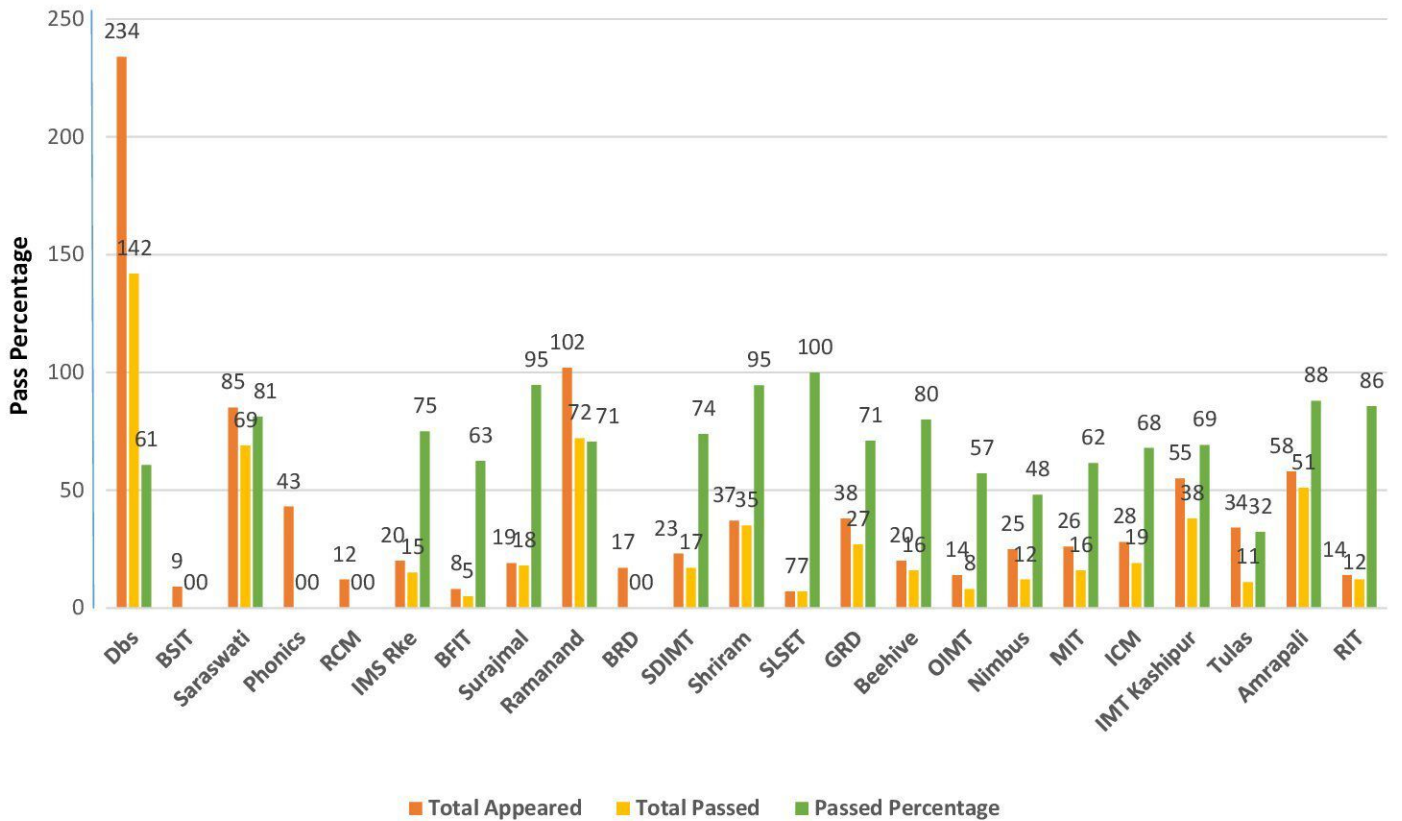

## Result Analysis M.B.A. 2nd Semester, 2021-22

S.No.	Description	Name of Institutes (Result Analysis M.B.A. 2 <sup>nd</sup> Sem)
1	DbS	Doon Business School, Dehradun
2	BSIT	Bishamber Sahai Institute of Technology, Roorkee
3	Saraswati	Saraswati Institute of Management & Technology, Rudrapur
4	Phonics	Phonics Group of Institutions, Roorkee
5	RCM	Roorkee College of Management, Roorkee
6	IMS Rke	Institute of Management Studies, Roorkee
7	BFIT	BFIT Technical Campus, Dehradun
8	Surajmal	Surajmal Agarwal Co-Ed College Of Mgmt Kichcha
9	Ramanand	Ramanand Institute, Haridwar.
10	BRD	BRD College of Management, Roorkee
11	SDIMT	Swami Darshnanand Institute of Management & Technology Haridwar
12	Shriram	Shriram Institute of Mgmt. & Tech., Kashipur
13	SLSET	Surajmal Laxmi Devi Educational Trust Kichcha
14	Beehive	Beehive College of Engg. & Tech., Dehradun
15	OIMT	Omkaranand Institute of Mgmt. & Tech., Rishikesh
16	Nimbus	Nimbus Academy of Management, Dehradun
17	MIT	Mahadevi Institute of Technology, Dehradun
18	ICM	Institute of Co-operative Management, Dehradun
19	IMT Kashipur	Sc Guria Institute Of Mgmt & Technology Kashipur
20	Tulas	Tula's Institute, Dehradun
21	Amrapali	Amrapali Institute of Technology & Science, Haldwani
22	RIT	Roorkee Institute of Technology, Roorkee (RIT)