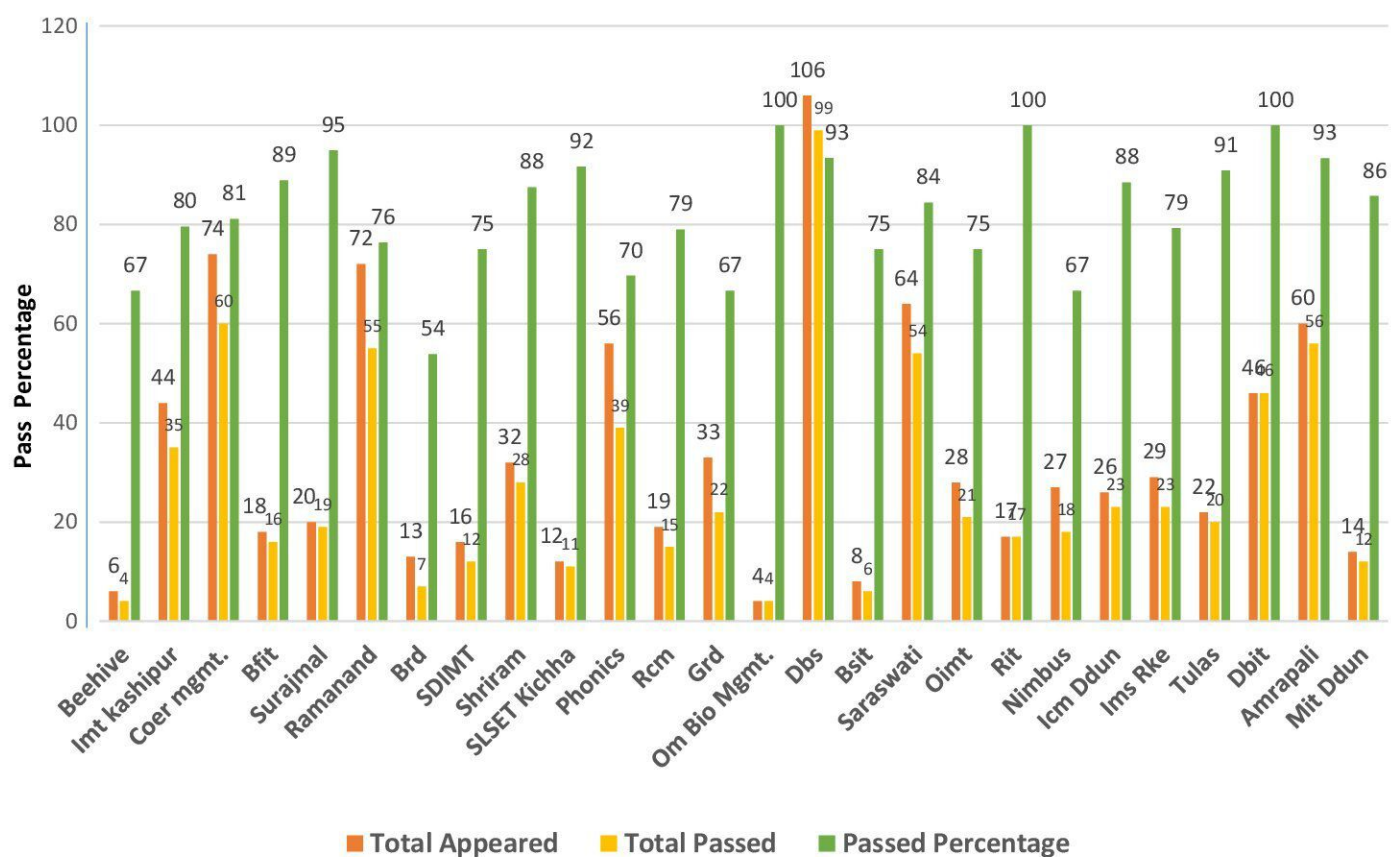

Result Analysis M.B.A. 4th Semester, 2021-22

S.No.	Description	Name of Institutes (Result Analysis M.B.A. 4 th Sem)
1	Beehive	Beehive College of Engg. & Tech., Dehradun
2	IMT Kashipur	Sc Guria Institute Of Mgmt & Technology Kashipur
3	Coer mgmt.	COER School of Management, Roorkee
4	BFIT	BFIT Technical Campus, Dehradun
5	Surajmal	Surajmal Agarwal Co-Ed College Of Mgmt Kichcha
6	Ramanand	Ramanand Institute, Haridwar.
7	BRD	BRD College of Management, Roorkee
8	SDIMT	Swami Darshnanand Institute of Management & Technology Haridwar
9	Shriram	Shriram Institute of Mgmt. & Tech., Kashipur
10	SLSET Kichha	Surajmal Laxmi Devi Educational Trust Kichcha
11	Phonics	Phonics Group of Institutions, Roorkee
12	RCM	Roorkee College of Management, Roorkee
13	Grd	Grd Institute of Management & Technology, Dehradun
14	Om Bio Mgmt.	Om Bio Sciences & Management College, Haridwar
15	Dbis	Doon Business School, Dehradun
16	BSIT	Bishamber Sahai Institute of Technology, Roorkee
17	Saraswati	Saraswati Institute of Management & Technology, Rudrapur
18	OIMT	Omkaranand Institute of Mgmt. & Tech., Rishikesh
19	RIT	Roorkee Institute of Technology, Roorkee (RIT)
20	Nimbus	Nimbus Academy of Management, Dehradun
21	ICM	Institute of Co-operative Management, Dehradun
22	IMS Rke	Institute of Management Studies, Roorkee
23	Tulas	Tula's Institute, Dehradun
24	Dbit	Devbhoomi Institute of Technology, Dehradun
25	Amrapali	Amrapali Institute of Technology & Science, Haldwani
26	MIT	Mahadevi Institute of Technology, Dehradun