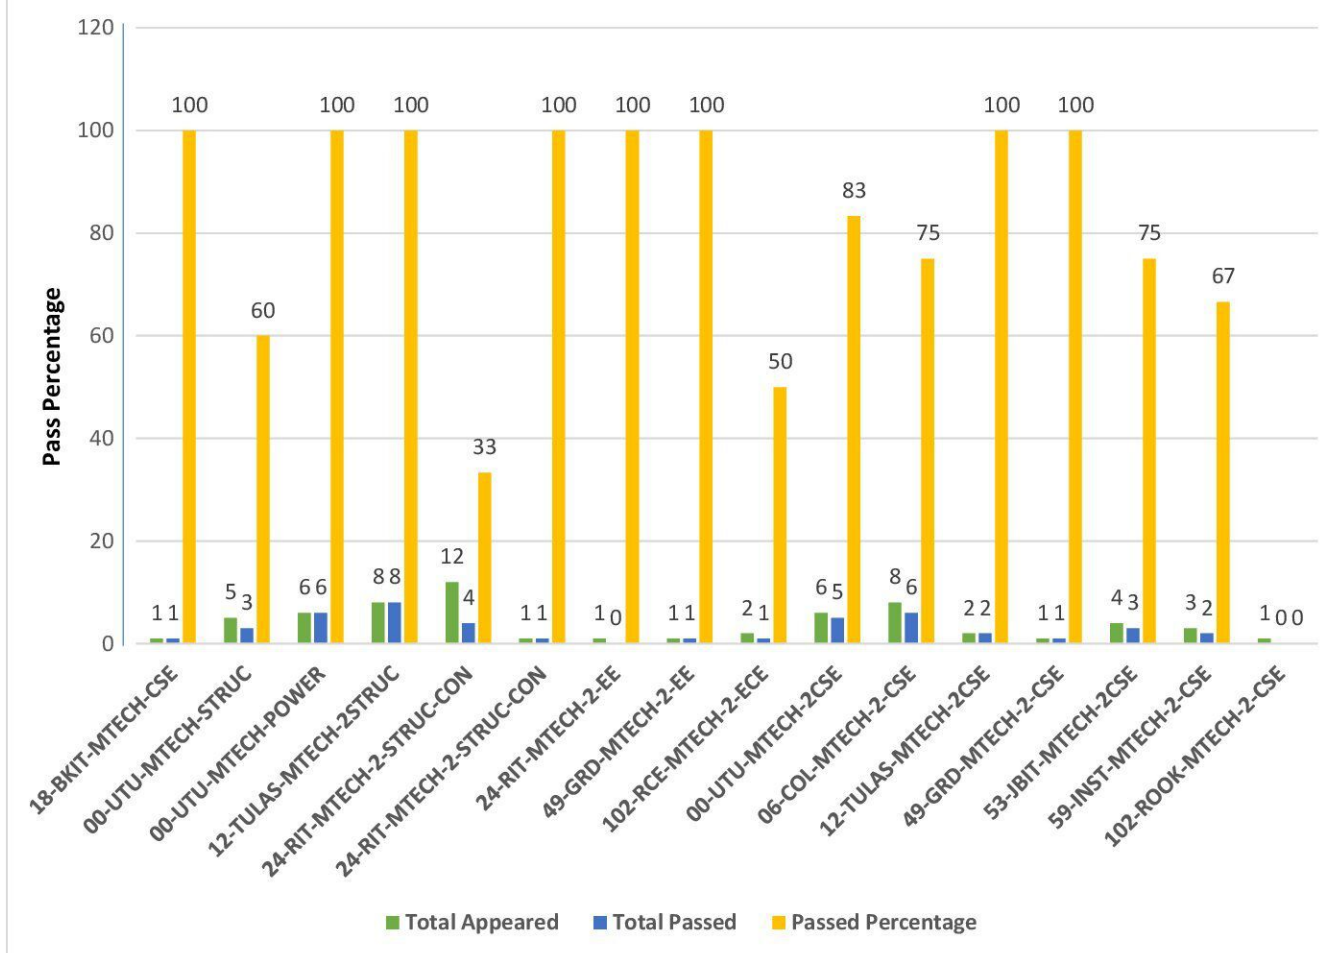

Result Analysis of M.Tech. 2nd SEMESTER, 2021-22

S.No.	Description	Name of Institutes (Result Analysis M.Tech 2 nd Sem)
1	18-BKIT-MTECH-CSE	Bipin Tripathi Kumaon Institute of Technology, Dwarahat
2	00-UTU-MTECH-STRUC	Faculty of Technology, UTU Campus, Dehradun
3	00-UTU-MTECH-POWER	Faculty of Technology, UTU Campus, Dehradun
4	12-TULAS-MTECH-2STRUC	Tula's Institute, Dehradun
5	24-RIT-MTECH-2-STRUC-CON	Roorkee Institute of Technology, Roorkee (RIT)
6	24-RIT-MTECH-2-STRUC-CON	Roorkee Institute of Technology, Roorkee (RIT)
7	24-RIT-MTECH-2-EE	Roorkee Institute of Technology, Roorkee (RIT)
8	49-GRD-MTECH-2-EE	GRD Institute of Management & Technology, Dehradun
9	102-RCE-MTECH-2-ECE	Roorkee College of Engineering, Roorkee (RCE)
10	00-UTU-MTECH-2CSE	Faculty of Technology, UTU Campus, Dehradun
11	06-COL-MTECH-2-CSE	College of Engineering Roorkee, Roorkee. (COER)
12	12-TULAS-MTECH-2CSE	Tula's Institute, Dehradun
13	49-GRD-MTECH-2-CSE	GRD Institute of Management & Technology, Dehradun
14	53-JBIT-MTECH-2CSE	J.B. Institute of Technology, Dehradun
15	59-INST-MTECH-2-CSE	Institute of Technology, Roorkee (ITR)
16	102-ROOK-MTECH-2-CSE	Roorkee College of Engineering, Roorkee (RCE)